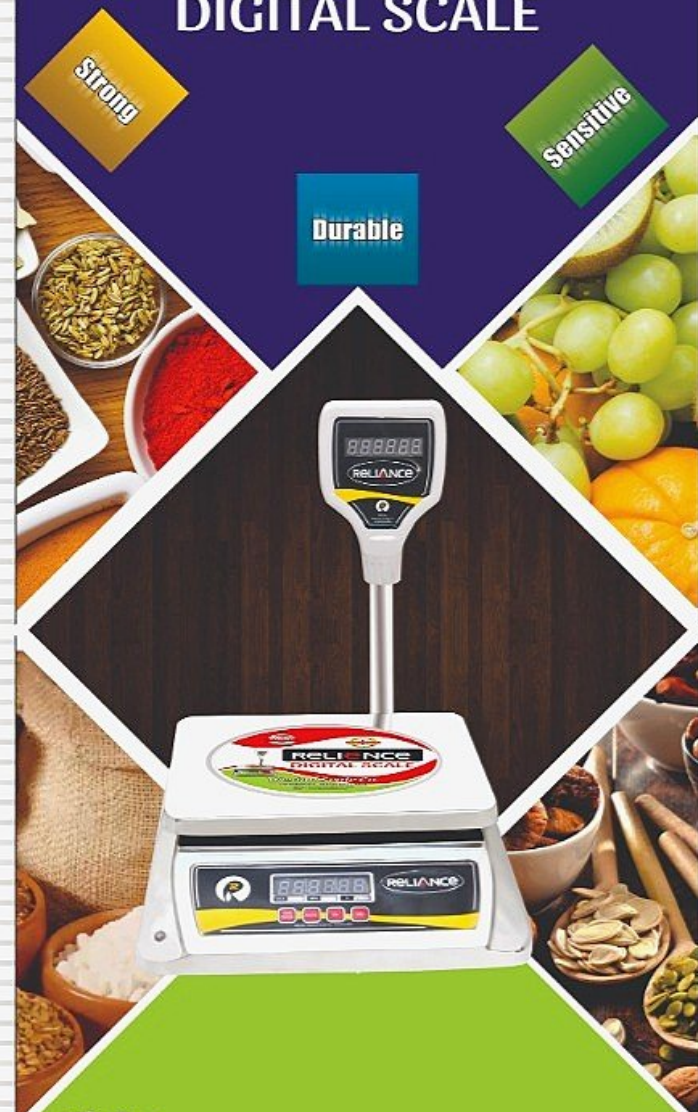

MODEL NO. G -36
CAST IRON WEIGHTS

Reliance DIGITAL SCALE

Strong

Sensitive

Durable

Mfg. By. :

GALAXY SCALE

SAVARKUNDLA - 364515 (Guj.) INDIA

Email : galaxyscale@gmail.com

Web : www.galaxyscale.net

Table Top SS Poll

Capacity 5 Kg to 30 kg
Accuracy 1-2-5-gm
Plate Size 240x290mm

5 Kg to 30 kg Capacity
1-2-5-gm Accuracy
175x225mm Plate Size

Mini SS - MS Scale

Chicken Scale

Capacity 50 Kg to 500 kg
Accuracy 5 gm to 100 gm
Plate Size 400x600 mm

SS Plate From Scale

50 Kg to 500 kg Capacity
5 gm to 100 gm Accuracy
400-500-600 Plate Size
750-900 mm

Capacity 50 Kg to 2000 kg
Accuracy 5 gm to 200 gm
Plate Size 400-500-600
750-900 mm